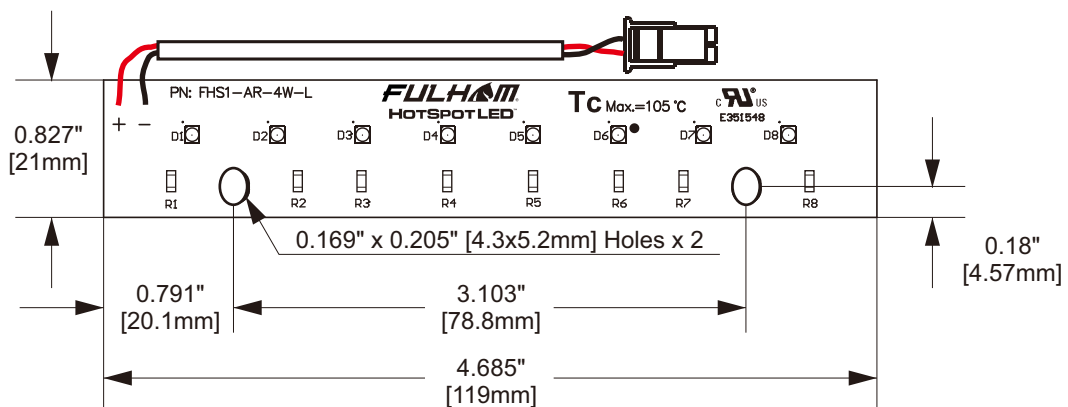

Wiring Data:

Lead Length - inches: 24"

Battery Data:

Fulham Part #	Battery Pack	No. of LEDs	Run Time*
FHSBATT3-C3	3 C Cell	4	145 min.
FHSBATT3-D4	3 D Cell	4	200 min
FHSBATT3-F7	3 F Cell	4	360 min.

* Run times are based on fully charged batteries.

CAUTION: Replace battery only with corresponding part number.

Mechanical Data:

Beam Angle (typical)